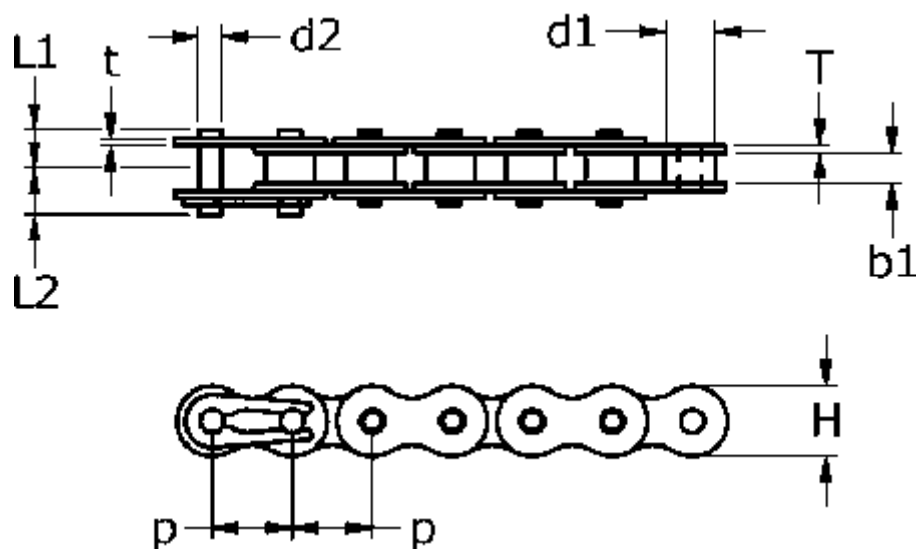

Article number: 613104012

Description: Tsubaki Heavy Duty 080 HT-1 Simplex rollerchain
Heavy Duty

Note: Heavy Duty 080 HT-1

Measures

b1	= 15.88
Breaking power	= 81,4kN
d1	= 15.88
d2	= 7.94
H	= 24.1
L1	= 18.3
L2	= 20.9
P	= 25.4

T = 4
t = 4